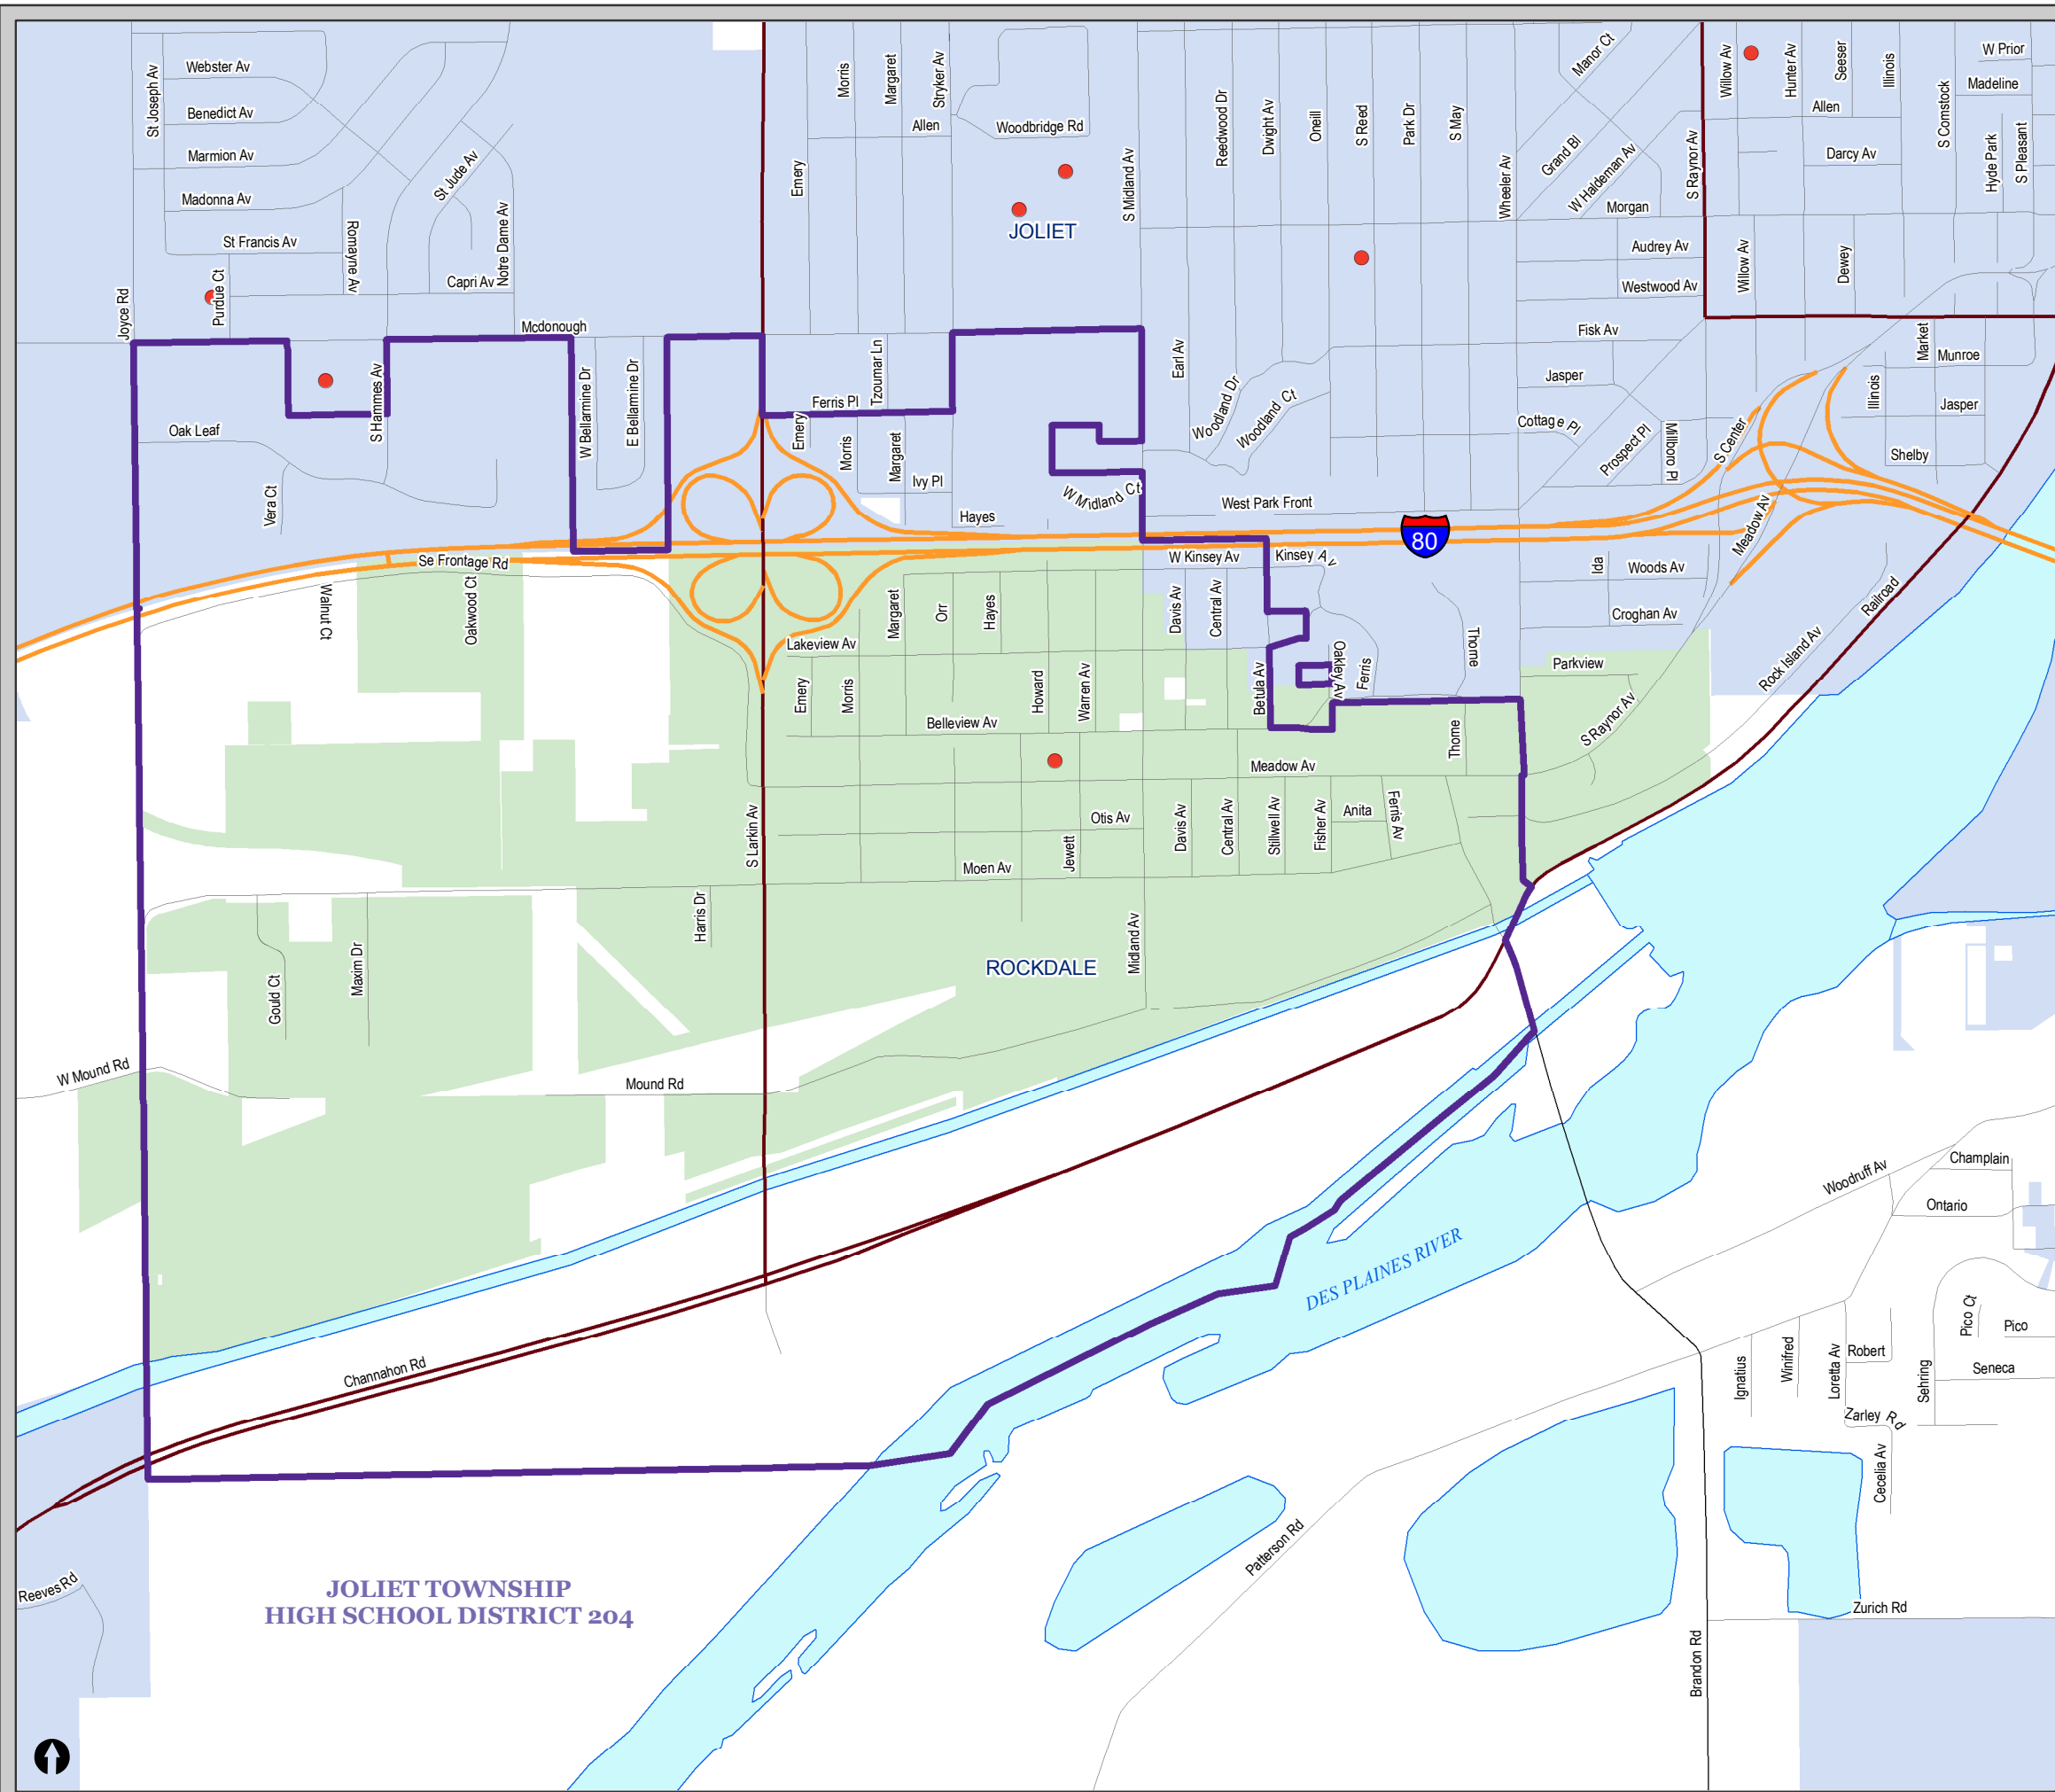

Regional Office of Education

Will County, Illinois

Rockdale Elementary School District 84

- School Locations
- Elementary School District

Lawrence M. Walsh
Will County Executive

Jennifer Bertino-Tarrant
Regional Superintendent
of Schools

Disclaimer of Warranties and Accuracy of Data
Although the data developed by Will County for its maps, websites, and Geographic Information System has been produced and processed from sources believed to be reliable, no warranty, expressed or implied, is made regarding accuracy, adequacy, completeness, legality, reliability or usefulness of any information. This disclaimer applies to both isolated and aggregate uses of the information. The County and elected officials provide this information on an "as is" basis. All warranties of any kind, express or implied, including but not limited to the implied warranties of merchantability, fitness for a particular purpose, freedom from contamination by computer viruses or hackers and non-infringement of proprietary rights are disclaimed. Changes may be periodically made to the information herein; these changes may or may not be incorporated in any new version of the publication. If you have obtained information from any of the County web pages from a source other than the County pages, be aware that electronic data can be altered subsequent to original distribution. Data can also quickly become out of date. It is recommended that careful attention be paid to the contents of any data, and that the originator of the data or information be contacted with any questions regarding

Rockdale School District 84
Prepared by the Will County ROE
Print Date: 1.11.2007
302 N. Chicago St. Joliet, IL 60432

\\Gisdata\Gis_Dept\Dave_Levek\B_Size\Rockdale_Elem_84_B.mxd

**JOLIET TOWNSHIP
HIGH SCHOOL DISTRICT 204**