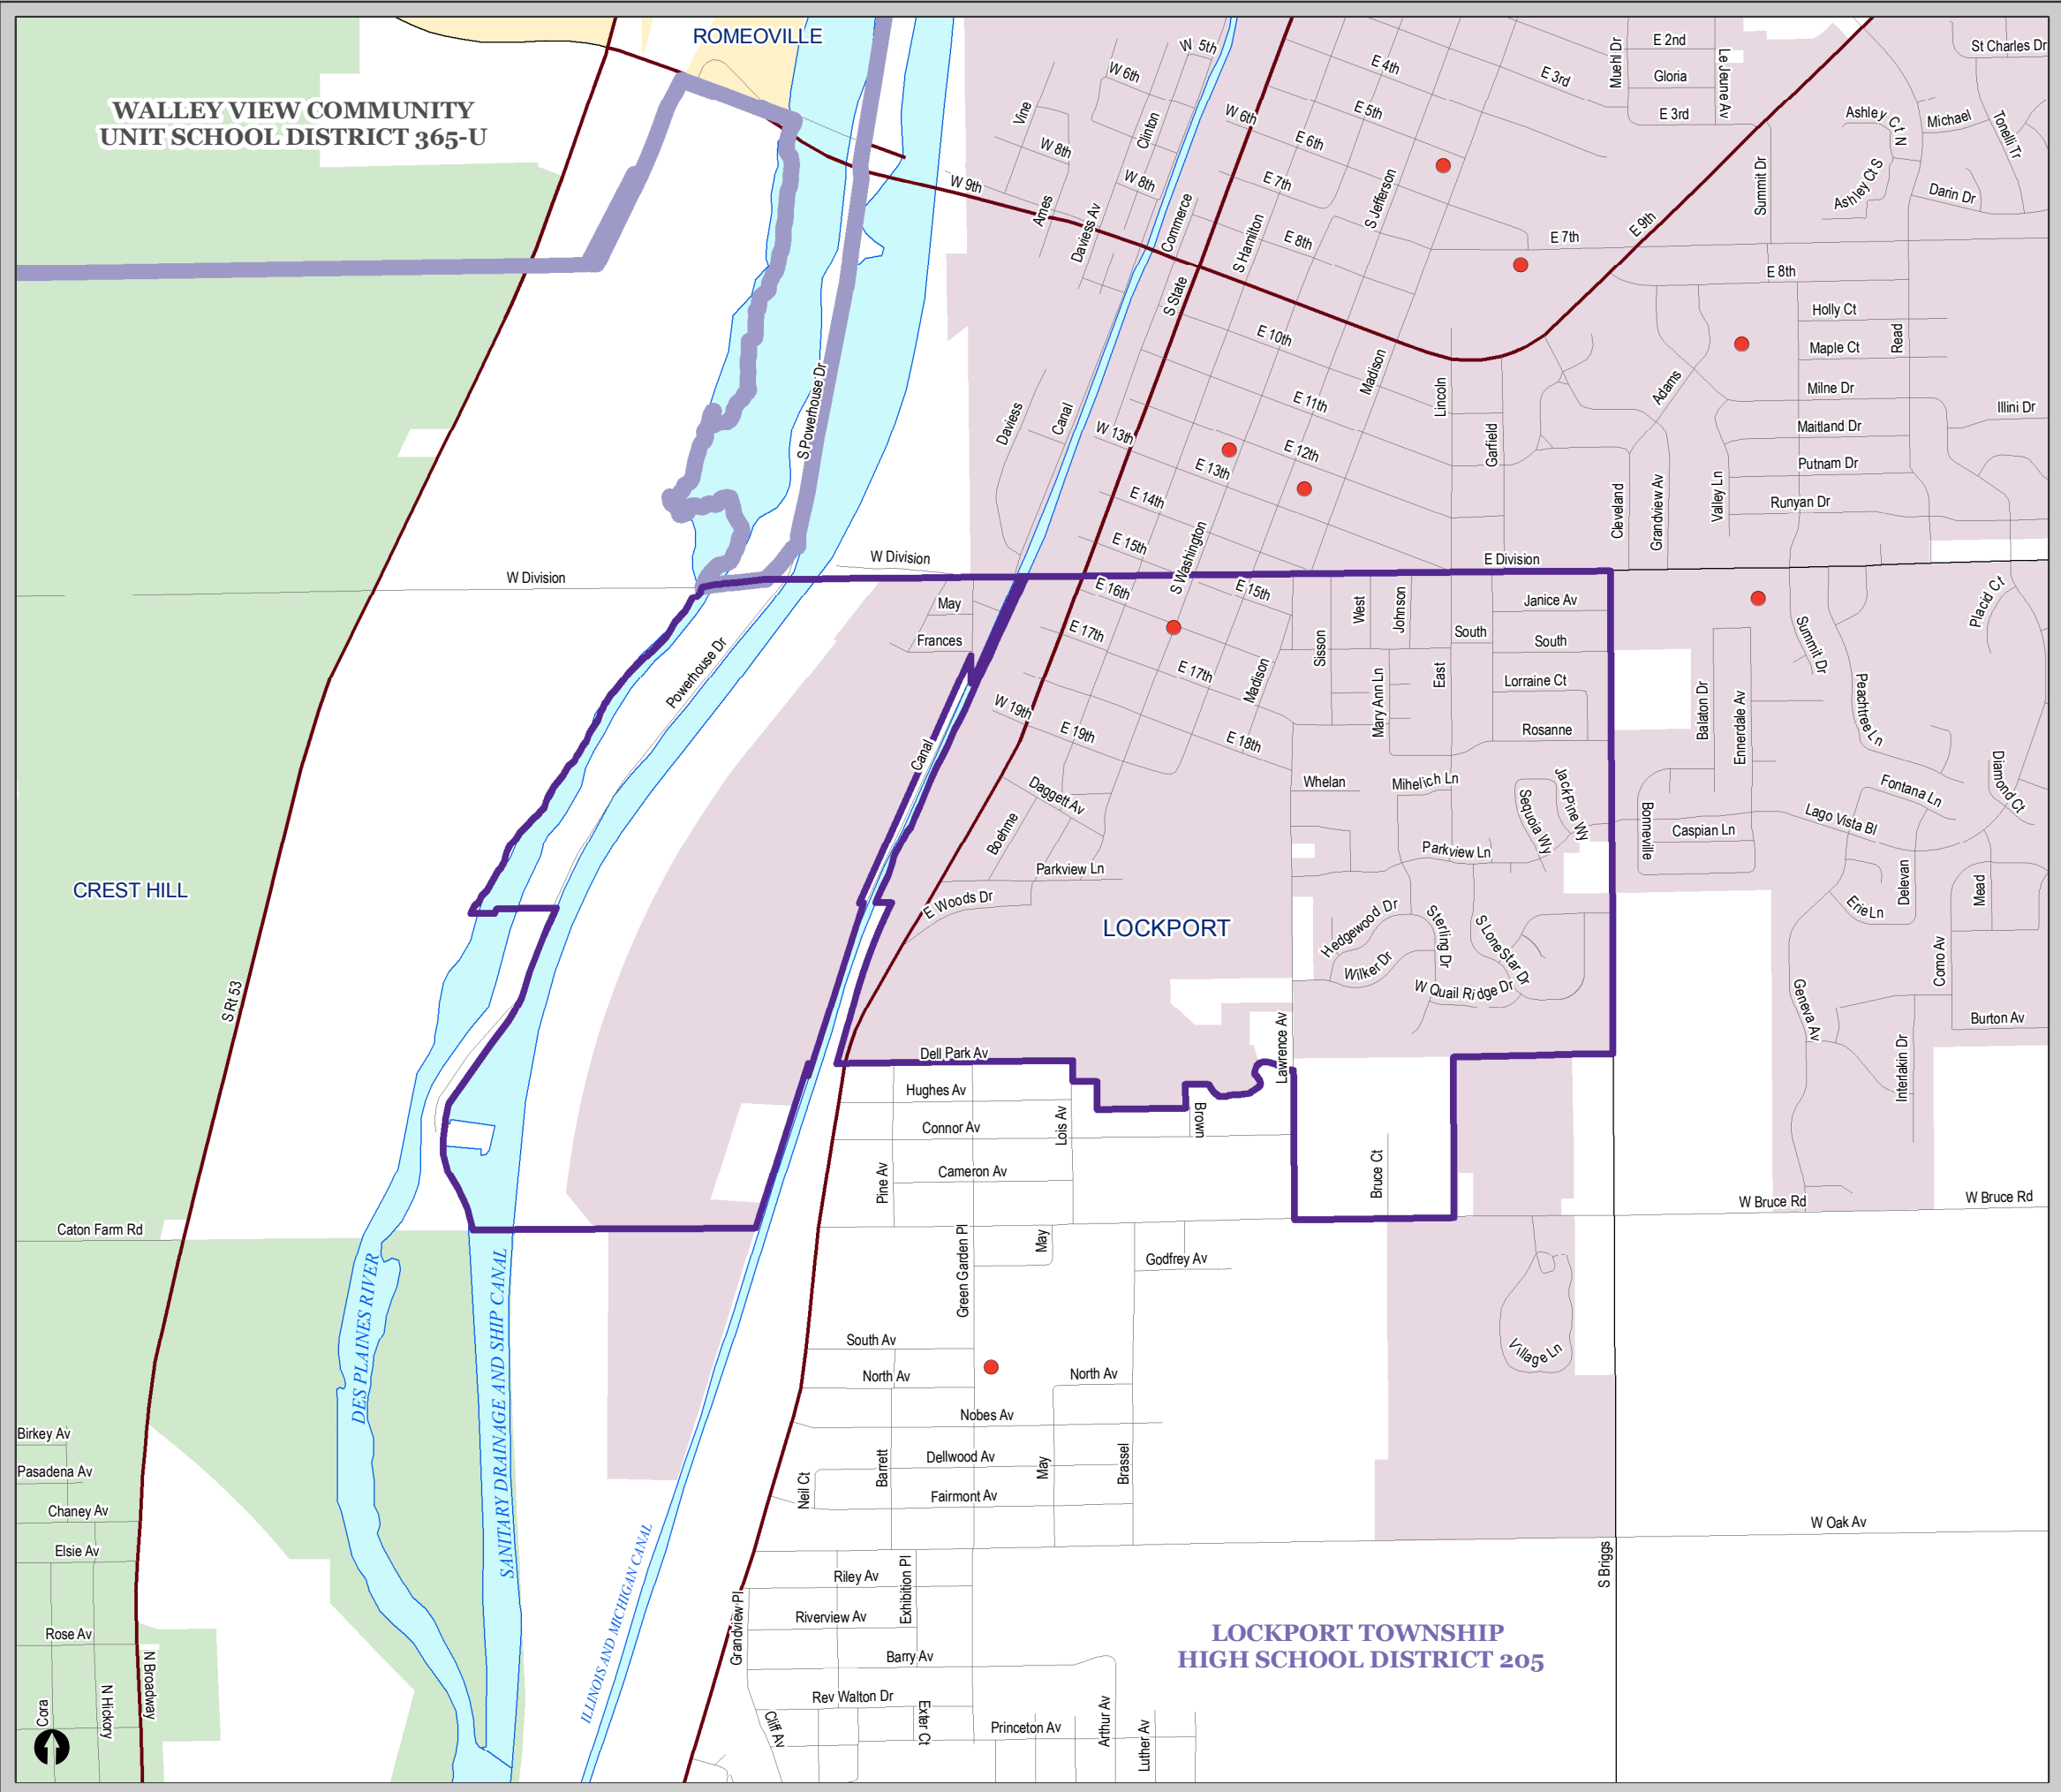

WALLEY VIEW COMMUNITY
UNIT SCHOOL DISTRICT 365-U

ROMEOVILLE

LOCKPORT

LOCKPORT TOWNSHIP
HIGH SCHOOL DISTRICT 205

Regional Office of Education

Will County, Illinois

Taft Elementary School District 90

- School Locations
- Elementary School District
- High School District

Taft School District 90
Prepared by the Will County ROE
Print Date: 1.11.2007
302 N. Chicago St. Joliet, IL 60432

\\Gisdata\Gis_Dept\Dave_Levek\B_Size\Taft_Elem_90_B.mxd